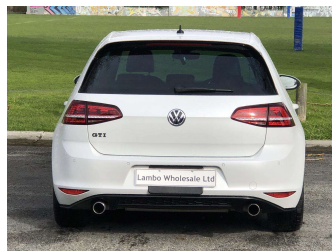

2015 Volkswagen Golf 7 GTi 2.0T DCC Package

Purchase Price **\$21,990**
Includes GST, Registration & Licensing

Finance may be available on this vehicle. Ask one of our friendly staff for more information.