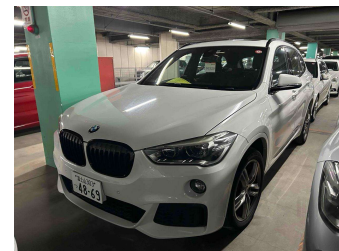

2016 BMW X1 X-Drive 20i M-Sport - SUNROOF

Purchase Price
Includes GST, Registration & Licensing

\$23,990

Finance may be available on this vehicle. Ask one of our friendly staff for more information.

Gain peace of mind with Mechanical Breakdown Insurance. **Ask us how.**

Top features

None Listed

Body Style
5 door, SUV / 4x4

Odometer
85,800 km

Engine
2000 cc

Fuel Type
Petrol

Transmission
Automatic

Wheels
-