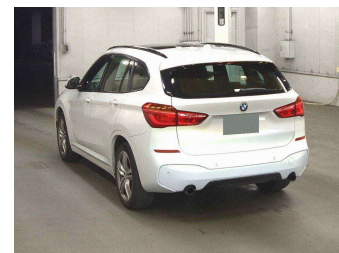

2016 BMW X1 X-Drive 20i M-Sport - SUNROOF

Purchase Price
Includes GST, Registration & Licensing

\$23,990

Finance may be available on this vehicle. Ask one of our friendly staff for more information.

Gain peace of mind with Mechanical Breakdown Insurance. **Ask us how.**

Top features

None Listed

Body Style
5 door, SUV / 4x4

Odometer
85,800 km

Engine
2000 cc

Fuel Type
Petrol

Transmission
Automatic

Wheels
-