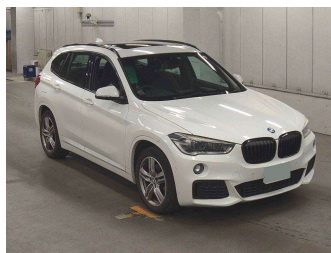

2016 BMW X1 X-Drive 20i M-Sport - SUNROOF

Purchase Price
Includes GST, Registration & Licensing

\$23,990

Finance may be available on this vehicle. Ask one of our friendly staff for more information.

Gain peace of mind with Mechanical Breakdown Insurance. **Ask us how.**

Top features

None Listed

Body Style
5 door, SUV / 4x4

Odometer
85,800 km

Engine
2000 cc

Fuel Type
Petrol

Transmission
Automatic

Wheels
-