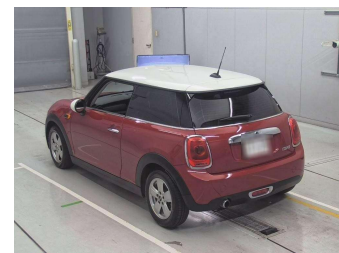

2017 Mini Cooper 1.5T 6AT 3-Door Hatch

Purchase Price **\$16,990**
Includes GST, Registration & Licensing

Finance may be available on this vehicle. Ask one of our friendly staff for more information.

Gain peace of mind with Mechanical Breakdown Insurance. **Ask us how.**

Top features
None Listed

Body Style
3 door, Hatchback

Odometer
66,100 km

Engine
1500 cc

Fuel Type
Petrol

Transmission
Automatic

Wheels
-

VIN
WMWXM520202G36436