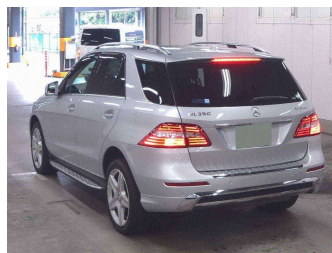

# 2014 Mercedes-Benz ML350d BLUETEC AMG Sport

**Purchase Price** **\$31,990**  
Includes GST, Registration & Licensing

Finance may be available on this vehicle. Ask one of our friendly staff for more information.

Gain peace of mind with Mechanical Breakdown Insurance. **Ask us how.**

**Top features**

- » Cruise Control
- » Heated Seats
- » paddle shift

Body Style  
**5 door, SUV / 4x4**

Odometer  
**74,300 km**

Engine  
**3000 cc**