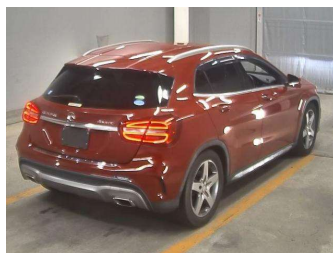

2014 Mercedes-Benz GLA250 4-MATIC AMG Sports

Purchase Price **\$22,990**
Includes GST, Registration & Licensing

Finance may be available on this vehicle. Ask one of our friendly staff for more information.

Gain peace of mind with Mechanical Breakdown Insurance. **Ask us how.**

Top features

- » Reversing Camera

Body Style
5 door, Hatchback

Odometer
29,000 km

Engine
2000 cc

Fuel Type
 -

Transmission
Automatic, 4WD

Wheels
 -

VIN
WDC1569462J037487

Interior
 -

Safety
 -

Reg No.

-

Ext Colour
Jupiter Red

History