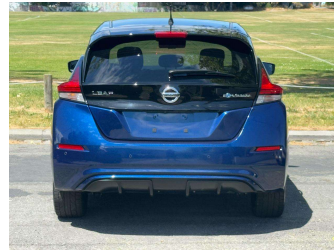

2019 Nissan Leaf G 40kWh with Pro Pilot

Purchase Price **\$15,990**
Includes GST, Registration & Licensing

Finance may be available on this vehicle. Ask one of our friendly staff for more information.

Gain peace of mind with Mechanical Breakdown Insurance. **Ask us how.**

Top features

- » Cruise Control

Body Style
5 door, Hatchback

Odometer
83,300 km

Engine
-

Fuel Type
Electricity

Transmission
Automatic

Wheels
-

VIN
7AT0DH8KX24067200

Interior
-

Safety

Based on 2024 VSRR rating

Reg No.

-

Ext Colour
Deep Blue Pearl

History