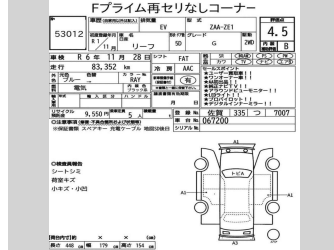

2019 Nissan Leaf G 40kWh with Pro Pilot

Purchase Price **\$16,990**
Includes GST, Registration & Licensing

Finance may be available on this vehicle. Ask one of our friendly staff for more information.

Gain peace of mind with Mechanical Breakdown Insurance. **Ask us how.**

Top features

- » Cruise Control

- Body Style
5 door, Hatchback
- Odometer
83,300 km
- Engine
-
- Fuel Type
Electricity
- Transmission
Automatic
- Wheels
-
- VIN
-
- Interior
-
- Safety
-

- Reg No.
-
- Ext Colour
Deep Blue Pearl
- History
-
- Seats
-
- CO2 Emissions
-
- Energy Economy
-