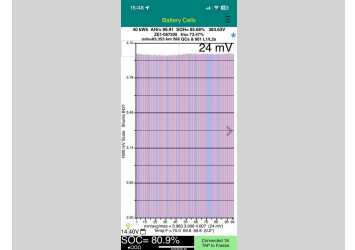

2019 Nissan Leaf G 40kWh with Pro Pilot

Purchase Price **\$16,990**
Includes GST, Registration & Licensing

Finance may be available on this vehicle. Ask one of our friendly staff for more information.

Gain peace of mind with Mechanical Breakdown Insurance. **Ask us how.**

Top features

- » Cruise Control

- Body Style
5 door, Hatchback
- Odometer
83,300 km
- Engine
-
- Fuel Type
Electricity
- Transmission
Automatic
- Wheels
-
- VIN
-
- Interior
-
- Safety
-

- Reg No.
-
- Ext Colour
Deep Blue Pearl
- History
-
- Seats
-
- CO2 Emissions
-
- Energy Economy
-