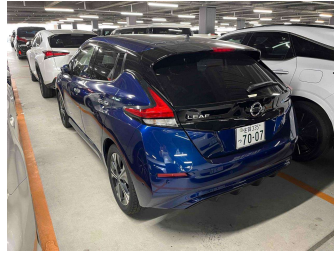

2019 Nissan Leaf G 40kWh with Pro Pilot

Purchase Price **\$16,990**
Includes GST, Registration & Licensing

Finance may be available on this vehicle. Ask one of our friendly staff for more information.

Gain peace of mind with Mechanical Breakdown Insurance. **Ask us how.**

Top features

- » Cruise Control

- Body Style
5 door, Hatchback
- Odometer
83,300 km
- Engine
-
- Fuel Type
Electricity
- Transmission
Automatic
- Wheels
-
- VIN
-
- Interior
-
- Safety
-

- Reg No.
-
- Ext Colour
Deep Blue Pearl
- History
-
- Seats
-
- CO2 Emissions
-
- Energy Economy
-