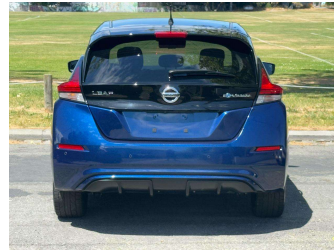

# 2019 Nissan Leaf G 40kWh with Pro Pilot

Purchase Price **\$15,990**  
Includes GST, Registration & Licensing

Finance may be available on this vehicle. Ask one of our friendly staff for more information.

Gain peace of mind with Mechanical Breakdown Insurance. **Ask us how.**

**Top features**

- » Cruise Control

Body Style  
**5 door, Hatchback**

Odometer  
**83,300 km**

Engine  
-

Fuel Type  
**Electricity**

Transmission  
**Automatic**

Wheels  
-

VIN  
**7AT0DH8KX24067200**

Interior  
-

Safety

Based on 2024 VSRR rating

Reg No.  
-

Ext Colour  
**Deep Blue Pearl**