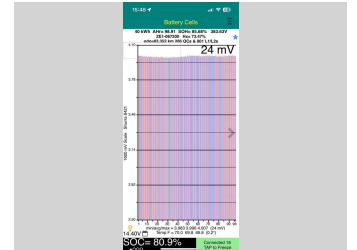

2019 Nissan Leaf G 40kWh with Pro Pilot

Purchase Price **\$16,990**
Includes GST, Registration & Licensing

Finance may be available on this vehicle. Ask one of our friendly staff for more information.

Gain peace of mind with Mechanical Breakdown Insurance. **Ask us how.**

Top features

- » Cruise Control

- Body Style
5 door, Hatchback
- Odometer
83,300 km
- Engine
-
- Fuel Type
Electricity
- Transmission
Automatic
- Wheels
-
- VIN
-
- Interior
-
- Safety
-

- Reg No.
-
- Ext Colour
Deep Blue Pearl
- History
-
- Seats
-
- CO2 Emissions
-
- Energy Economy
-