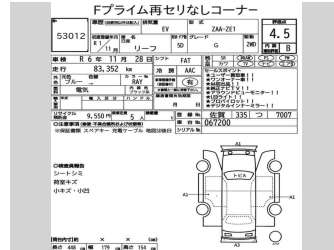

2019 Nissan Leaf G 40kWh with Pro Pilot

Purchase Price **\$16,990**
Includes GST, Registration & Licensing

Finance may be available on this vehicle. Ask one of our friendly staff for more information.

Gain peace of mind with Mechanical Breakdown Insurance. **Ask us how.**

Top features

- » Cruise Control

- Body Style
5 door, Hatchback
- Odometer
83,300 km
- Engine
-
- Fuel Type
Electricity
- Transmission
Automatic
- Wheels
-
- VIN
-
- Interior
-
- Safety
-

- Reg No.
-
- Ext Colour
Deep Blue Pearl
- History
-
- Seats
-
- CO2 Emissions
-
- Energy Economy
-