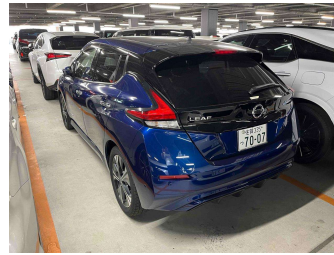

2019 Nissan Leaf G 40kWh with Pro Pilot

Purchase Price **\$16,990**
Includes GST, Registration & Licensing

Finance may be available on this vehicle. Ask one of our friendly staff for more information.

Gain peace of mind with Mechanical Breakdown Insurance. **Ask us how.**

Top features

- » Cruise Control

- Body Style
5 door, Hatchback
- Odometer
83,300 km
- Engine
-
- Fuel Type
Electricity
- Transmission
Automatic
- Wheels
-
- VIN
-
- Interior
-
- Safety
-

- Reg No.
-
- Ext Colour
Deep Blue Pearl
- History
-
- Seats
-
- CO2 Emissions
-
- Energy Economy
-