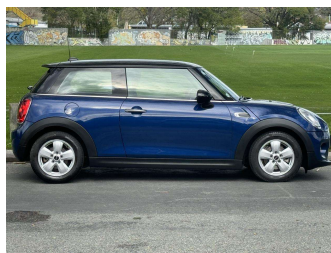

2015 Mini Cooper 1.5T 6AT 3-Door Hatch

Purchase Price **\$13,990**
Includes GST, Registration & Licensing

Finance may be available on this vehicle. Ask one of our friendly staff for more information.

Gain peace of mind with Mechanical Breakdown Insurance. **Ask us how.**

Top features

- » Reversing Camera

Body Style
3 door, Hatchback

Odometer
77,100 km

Engine
1500 cc

Fuel Type
Petrol

Transmission
AT

Wheels
-