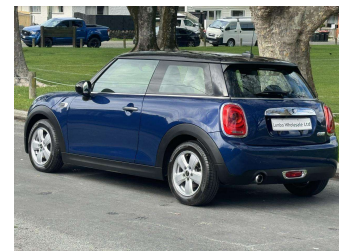

2015 Mini Cooper 1.5T 6AT 3-Door Hatch

Purchase Price **\$13,990**
Includes GST, Registration & Licensing

Finance may be available on this vehicle. Ask one of our friendly staff for more information.

Gain peace of mind with Mechanical Breakdown Insurance. **Ask us how.**

Top features

- » Reversing Camera

Body Style
3 door, Hatchback

Odometer
77,100 km

Engine
1500 cc

Fuel Type
Petrol

Transmission
AT

Wheels
-