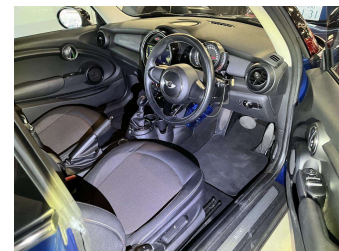

2015 Mini Cooper 1.5T 6AT 3-Door Hatch

Purchase Price **\$12,990**
Includes GST, Registration & Licensing

Finance may be available on this vehicle. Ask one of our friendly staff for more information.

Gain peace of mind with Mechanical Breakdown Insurance. **Ask us how.**

Top features

- » Reversing Camera

Body Style
3 door, Hatchback

Odometer
77,100 km

Engine
1500 cc

Fuel Type
Petrol

Transmission
AT

Wheels
-