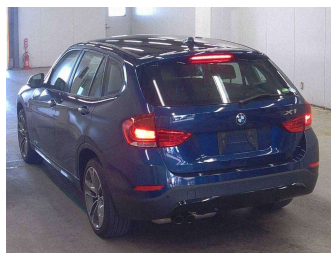

# 2015 BMW X1 S-Drive 20i Sport

**Purchase Price** **\$16,990**  
Includes GST, Registration & Licensing

Finance may be available on this vehicle. Ask one of our friendly staff for more information.

Gain peace of mind with Mechanical Breakdown Insurance. **Ask us how.**

**Top features**

- » Reversing Camera

Body Style  
**5 door, SUV**

Odometer  
**27,100 km**

Engine  
**2000 cc**

Fuel Type  
**Petrol**

Transmission  
**Automatic**

Wheels  
-