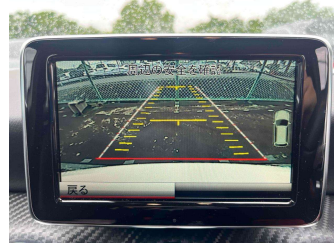

2013 Mercedes-Benz A180 AMG Sports Package

Purchase Price **$17,990**
Includes GST, Registration & Licensing

Finance may be available on this vehicle. Ask one of our friendly staff for more information.

Gain peace of mind with Mechanical Breakdown Insurance. **Ask us how.**

Top features
None Listed

Body Style
5 door, Hatchback

Odometer
21,800 km

Engine
1600 cc

Fuel Type
Petrol

Transmission
AT

Wheels
-

VIN
WDD1760422J185944

Interior
-

Safety
-

Reg No.

-

Ext Colour
Calcite White

History

-

Seats

-

CO2 Emissions

-

Energy Economy

-

Stock ID: 2506

Lambo Wholesale | Phone 027 548 4245 | Email lambowholesale@xtra.co.nz
173 Ferry Road, Waltham, Christchurch 8011, New Zealand
www.lambowholesale.co.nz