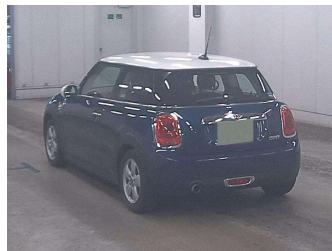

2014 Mini Cooper 1.5T 6AT 3-Door Hatch

Purchase Price **\$14,990**
Includes GST, Registration & Licensing

Finance may be available on this vehicle. Ask one of our friendly staff for more information.

Gain peace of mind with Mechanical Breakdown Insurance. **Ask us how.**

Top features
None Listed

Body Style
3 door, Hatchback

Odometer
46,000 km

Engine
1500 cc

Fuel Type
Petrol

Transmission
Automatic

Wheels
-

VIN
WMWXM52020T926747

Interior
-

Safety
-

Reg No.
-

Ext Colour
Deep Blue Metallic

History
-

Seats
-

CO2 Emissions
-

Energy Economy
-