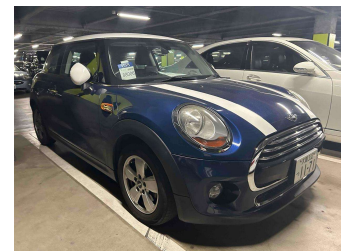

2014 Mini Cooper 1.5T 6AT 3-Door Hatch

Purchase Price **\$14,990**
Includes GST, Registration & Licensing

Finance may be available on this vehicle. Ask one of our friendly staff for more information.

Gain peace of mind with Mechanical Breakdown Insurance. **Ask us how.**

Top features
None Listed

Body Style
3 door, Hatchback

Odometer
46,000 km

Engine
1500 cc

Fuel Type
Petrol

Transmission
Automatic

Wheels
-

VIN
WMWXM52020T926747

Interior
-

Safety
-

Reg No.
-

Ext Colour
Deep Blue Metallic

History
-

Seats
-

CO2 Emissions
-

Energy Economy
-