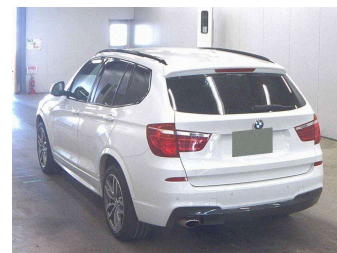

2015 BMW X3 xDrive 20d M Sport

Purchase Price
Includes GST, Registration & Licensing

\$24,990

Finance may be available on this vehicle. Ask one of our friendly staff for more information.

Gain peace of mind with Mechanical Breakdown Insurance. **Ask us how.**

Top features

- » Cruise Control
- » paddle shift
- » Reversing Camera

Body Style
5 door, SUV / 4x4

Odometer
98,000 km

Engine
2000 cc

Fuel Type
Diesel

Transmission
Automatic, 4WD

Wheels
-