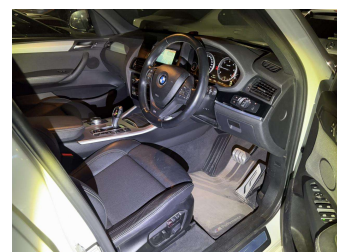

2015 BMW X3 xDrive 20d M Sport

Purchase Price
Includes GST, Registration & Licensing

\$24,990

Finance may be available on this vehicle. Ask one of our friendly staff for more information.

Gain peace of mind with Mechanical Breakdown Insurance. **Ask us how.**

Top features

- » Cruise Control
- » paddle shift
- » Reversing Camera

Body Style
5 door, SUV / 4x4

Odometer
98,000 km

Engine
2000 cc

Fuel Type
Diesel

Transmission
Automatic, 4WD

Wheels
-