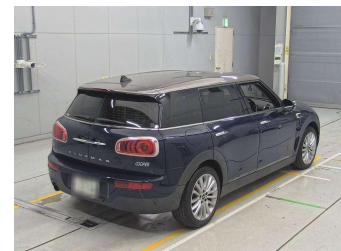

2017 Mini Cooper Clubman 1.5T 6AT 5-Door

Purchase Price **\$17,990**
Includes GST, Registration & Licensing

Finance may be available on this vehicle. Ask one of our friendly staff for more information.

Gain peace of mind with Mechanical Breakdown Insurance. **Ask us how.**

Top features

- » Reversing Camera

Body Style
5 door, Station Wagon

Odometer
86,700 km

Engine
1500 cc

Fuel Type
-

Transmission
Automatic

Wheels
-