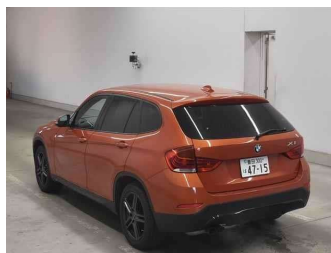

2014 BMW X1 S-Drive 20i Sport

Purchase Price **\$14,990**
Includes GST, Registration & Licensing

Finance may be available on this vehicle. Ask one of our friendly staff for more information.

Gain peace of mind with Mechanical Breakdown Insurance. **Ask us how.**

Top features

- » Reversing Camera
- » smart key

Body Style
5 door, SUV

Odometer
51,800 km

Engine
2000 cc

Fuel Type
Petrol

Transmission
Automatic

Wheels
-