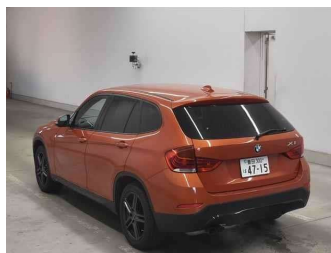

# 2014 BMW X1 S-Drive 20i Sport

**Purchase Price** **\$14,990**  
Includes GST, Registration & Licensing

Finance may be available on this vehicle. Ask one of our friendly staff for more information.

Gain peace of mind with Mechanical Breakdown Insurance. **Ask us how.**

**Top features**

- » Reversing Camera
- » smart key

Body Style  
**5 door, SUV**

Odometer  
**51,800 km**

Engine  
**2000 cc**

Fuel Type  
**Petrol**

Transmission  
**Automatic**

Wheels  
-