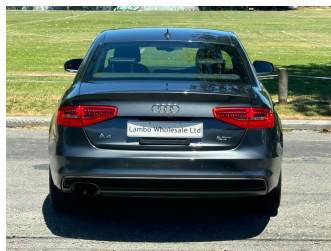

2013 Audi A4 Sedan 2.0 TFSi S-Line

Purchase Price **\$14,990**
Includes GST, Registration & Licensing

Finance may be available on this vehicle. Ask one of our friendly staff for more information.

Gain peace of mind with Mechanical Breakdown Insurance. **Ask us how.**