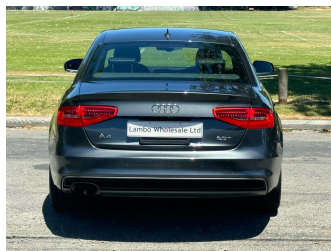

2013 Audi A4 Sedan 2.0 TFSi S-Line

Purchase Price **\$15,990**
Includes GST, Registration & Licensing

Finance may be available on this vehicle. Ask one of our friendly staff for more information.

Gain peace of mind with Mechanical Breakdown Insurance. **Ask us how.**