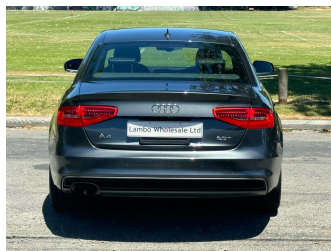

2013 Audi A4 Sedan 2.0 TFSi S-Line

Purchase Price **\$16,990**
Includes GST, Registration & Licensing

Finance may be available on this vehicle. Ask one of our friendly staff for more information.

Gain peace of mind with Mechanical Breakdown Insurance. **Ask us how.**