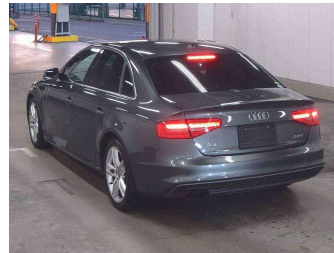

2013 Audi A4 Sedan 2.0 TFSi S-Line

Purchase Price **$16,990**
Includes GST, Registration & Licensing

Finance may be available on this vehicle. Ask one of our friendly staff for more information.

Gain peace of mind with Mechanical Breakdown Insurance. **Ask us how.**

Top features

- » Cruise Control
- » Heated Seats
- » paddle shift
- » Reversing Camera

Body Style
4 door, Sedan

Odometer
62,500 km

Engine
2000 cc

Fuel Type
Petrol

Transmission
Automatic

Wheels
-

VIN
WAUZZZ8K0EA050211

Interior
-

Safety
-

Reg No.

-

Ext Colour
Daytona Grey

History

-

Seats

-

CO2 Emissions

-

Energy Economy

-

Stock ID: 2556

Lambo Wholesale | Phone 027 548 4245 | Email lambowholesale@xtra.co.nz
173 Ferry Road, Waltham, Christchurch 8011, New Zealand
www.lambowholesale.co.nz

4.84 | 845 reviews