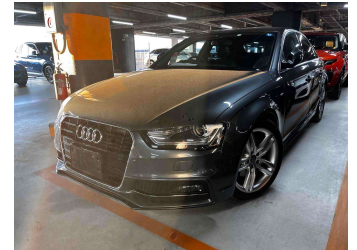

2013 Audi A4 Sedan 2.0 TFSi S-Line

Purchase Price **$16,990**
Includes GST, Registration & Licensing

Finance may be available on this vehicle. Ask one of our friendly staff for more information.

Gain peace of mind with Mechanical Breakdown Insurance. **Ask us how.**

Top features

- » Cruise Control
- » Heated Seats
- » paddle shift
- » Reversing Camera

Body Style
4 door, Sedan

Odometer
62,500 km

Engine
2000 cc

Fuel Type
Petrol

Transmission
Automatic

Wheels
-

VIN
WAUZZZ8K0EA050211

Interior
-

Safety
-

Reg No.

-

Ext Colour
Daytona Grey

History

-

Seats

-

CO2 Emissions

-

Energy Economy

-

Stock ID: 2556

Lambo Wholesale | Phone 027 548 4245 | Email lambowholesale@xtra.co.nz
173 Ferry Road, Waltham, Christchurch 8011, New Zealand
www.lambowholesale.co.nz

4.84 | 845 reviews