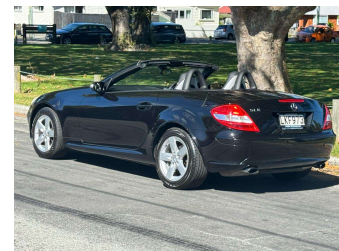

2007 Mercedes-Benz SLK200 KOMPRESSOR -

Purchase Price **\$9,990**
Includes GST, Registration & Licensing

Finance may be available on this vehicle. Ask one of our friendly staff for more information.

Gain peace of mind with Mechanical Breakdown Insurance. **Ask us how.**

Top features
None Listed

Body Style
Convertible

Odometer
107,000 km

Engine
1790 cc, Internal Combustion

Fuel Type
Petrol

Transmission
Automatic

Wheels
-

VIN
WDB1714422F165098

Interior
-

Safety
-

Reg No.
LKF973

Ext Colour
Obsidian Black

History
Ex-Overseas, 2 owners

Seats
2 seats

CO2 Emissions
-

Energy Economy
-