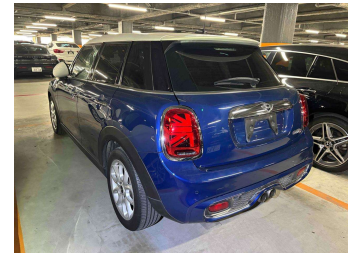

# 2015 Mini Cooper S 2.0T 6AT 5-Door

Purchase Price **\$17,990**  
Includes GST, Registration & Licensing

Finance may be available on this vehicle. Ask one of our friendly staff for more information.

Gain peace of mind with Mechanical Breakdown Insurance. **Ask us how.**

**Top features**

- » Parking Sensors
- » Reversing Camera

Body Style  
**5 door, Hatchback**

Odometer  
**66,300 km**

Engine  
**2000 cc**

Fuel Type  
**Petrol**

Transmission  
**Automatic**

Wheels  
-