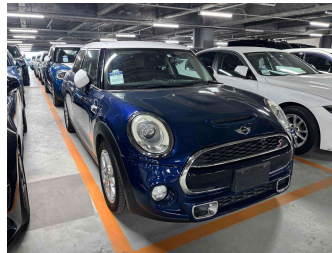

# 2015 Mini Cooper S 2.0T 6AT 5-Door

Purchase Price **\$17,990**  
Includes GST, Registration & Licensing

Finance may be available on this vehicle. Ask one of our friendly staff for more information.

Gain peace of mind with Mechanical Breakdown Insurance. **Ask us how.**

**Top features**

- » Parking Sensors
- » Reversing Camera

Body Style  
**5 door, Hatchback**

Odometer  
**66,300 km**

Engine  
**2000 cc**

Fuel Type  
**Petrol**

Transmission  
**Automatic**

Wheels  
-