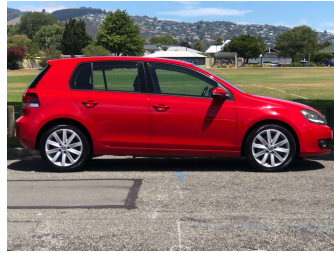

2011 Volkswagen Golf 6 TSI Highline

Purchase Price **POA**
Includes GST, Registration & Licensing

Finance may be available on this vehicle. Ask one of our friendly staff for more information.

Gain peace of mind with Mechanical Breakdown Insurance. **Ask us how.**

Top features

None Listed

Body Style
5 door, Hatchback

Odometer
78,000 km

Engine
1400 cc

Fuel Type
Petrol

Transmission
AT

Wheels
-