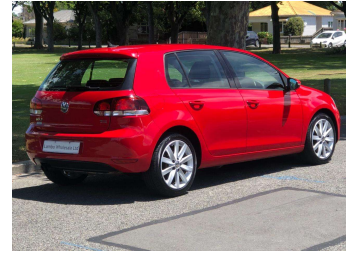

2011 Volkswagen Golf 6 TSI Highline

Purchase Price **POA**
Includes GST, Registration & Licensing

Finance may be available on this vehicle. Ask one of our friendly staff for more information.

Gain peace of mind with Mechanical Breakdown Insurance. **Ask us how.**

Top features

None Listed

Body Style
5 door, Hatchback

Odometer
78,000 km

Engine
1400 cc

Fuel Type
Petrol

Transmission
AT

Wheels
-