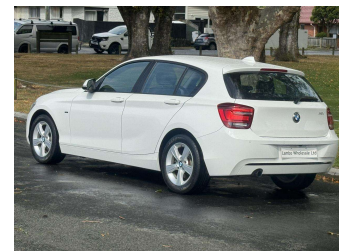

# 2013 BMW 116i Sport

**Purchase Price** **\$11,990**  
Includes GST, Registration & Licensing

Finance may be available on this vehicle. Ask one of our friendly staff for more information.

Gain peace of mind with Mechanical Breakdown Insurance. **Ask us how.**

**Top features**

- » Reversing Camera

Body Style  
**5 door, Hatchback**

Odometer  
**45,300 km**

Engine  
**1600 cc**

Fuel Type  
**Petrol**

Transmission  
**AT**

Wheels  
-

VIN  
**WBA1A12010J209260**

Interior  
-

Safety  
-

Reg No.

-

Ext Colour  
**Alpine White**

History

-