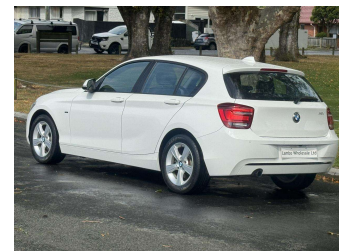

# 2013 BMW 116i Sport

**Purchase Price** **\$12,990**  
Includes GST, Registration & Licensing

Finance may be available on this vehicle. Ask one of our friendly staff for more information.

Gain peace of mind with Mechanical Breakdown Insurance. **Ask us how.**

**Top features**

- » Reversing Camera

Body Style  
**5 door, Hatchback**

Odometer  
**45,300 km**

Engine  
**1600 cc**

Fuel Type  
**Petrol**

Transmission  
**AT**

Wheels  
-

VIN  
**WBA1A12010J209260**

Interior  
-

Safety  
-

Reg No.

-

Ext Colour  
**Alpine White**

History

-