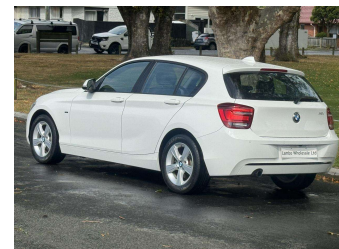

2013 BMW 116i Sport

Purchase Price **\$12,990**
Includes GST, Registration & Licensing

Finance may be available on this vehicle. Ask one of our friendly staff for more information.

Gain peace of mind with Mechanical Breakdown Insurance. **Ask us how.**

Top features

- » Reversing Camera

Body Style
5 door, Hatchback

Odometer
45,300 km

Engine
1600 cc

Fuel Type
Petrol

Transmission
AT

Wheels
-