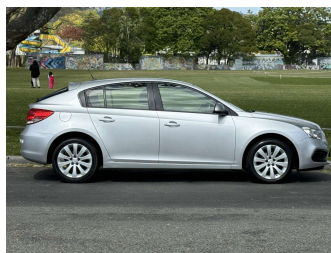

2016 Holden Cruze EQUIPE 1.8P/6AT/HA/5

Purchase Price **\$9,990**
Includes GST, Registration & Licensing

Finance may be available on this vehicle. Ask one of our friendly staff for more information.

Gain peace of mind with Mechanical Breakdown Insurance. **Ask us how.**

Top features
None Listed

Body Style
5 door, Hatchback

Odometer
67,200 km

Engine
1796 cc, Internal Combustion

Fuel Type
Petrol

Transmission
Automatic, Front Wheel

Wheels
-

VIN
6G1PD6EM3GL225759

Interior
-

Safety
-

Reg No.
KBQ49

Ext Colour
Silver

History
NZ New, 3 owners

Seats
5 seats

CO2 Emissions
-

Energy Economy
-