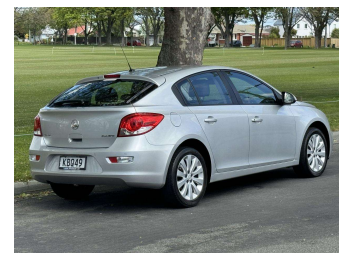

2016 Holden Cruze EQUIPE 1.8P/6AT/HA/5

Purchase Price **\$9,990**
Includes GST, Registration & Licensing

Finance may be available on this vehicle. Ask one of our friendly staff for more information.

Gain peace of mind with Mechanical Breakdown Insurance. **Ask us how.**

Top features
None Listed

Body Style
5 door, Hatchback

Odometer
67,200 km

Engine
1796 cc, Internal Combustion

Fuel Type
Petrol

Transmission
Automatic, Front Wheel

Wheels
-

VIN
6G1PD6EM3GL225759

Interior
-

Safety
-

Reg No.
KBQ49

Ext Colour
Silver

History
NZ New, 3 owners

Seats
5 seats

CO2 Emissions
-

Energy Economy
-