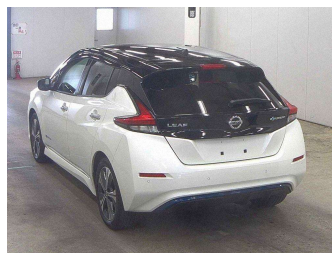

2019 Nissan Leaf XV Selection 40kWh with Pro Pilot

Purchase Price **\$19,990**
Includes GST, Registration & Licensing

Finance may be available on this vehicle. Ask one of our friendly staff for more information.

Gain peace of mind with Mechanical Breakdown Insurance. **Ask us how.**

Top features

- » smart key

Body Style
5 door, Hatchback

Odometer
22,800 km

Engine
-

Fuel Type
Electricity

Transmission
Automatic

Wheels
-

VIN
-

Interior
-

Safety
-

Reg No.

-

Ext Colour
White Pearl

History