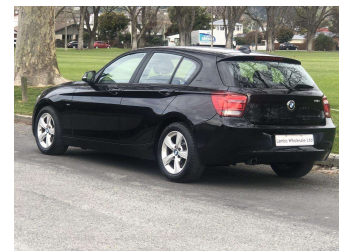

2013 BMW 116i Sport

Purchase Price **\$11,990**
Includes GST, Registration & Licensing

Finance may be available on this vehicle. Ask one of our friendly staff for more information.

Gain peace of mind with Mechanical Breakdown Insurance. **Ask us how.**

Top features
None Listed

Body Style
5 door, Hatchback

Odometer
52,600 km

Engine
1600 cc

Fuel Type
Petrol

Transmission
AT

Wheels
-

VIN
WBA1A120X0J211668

Interior
-

Safety
-

Reg No.

-

Ext Colour
Black Sapphire Metallic

History

-

Seats