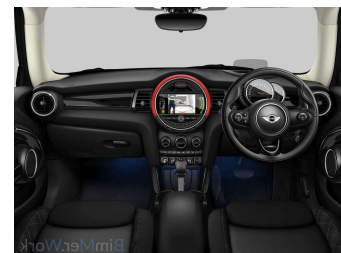

2014 Mini Cooper S 2.0T 6AT 3-Door Hatch

Purchase Price **\$16,990**
Includes GST, Registration & Licensing

Finance may be available on this vehicle. Ask one of our friendly staff for more information.

Gain peace of mind with Mechanical Breakdown Insurance. **Ask us how.**

Top features

- » paddle shift
- » Parking Sensors
- » Reversing Camera

Body Style
3 door, Hatchback

Odometer
93,700 km

Engine
2000 cc

Fuel Type
Petrol

Transmission
Automatic

Wheels
-