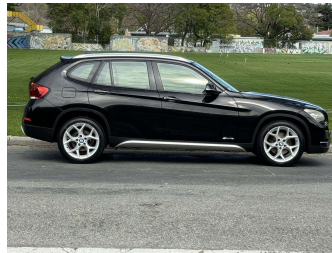

# 2014 BMW X1 S-Drive 18i X-Line

Purchase Price

**\$13,990**

Includes GST, Registration & Licensing

Finance may be available on this vehicle. Ask one of our friendly staff for more information.

**marac**

Gain peace of mind with Mechanical Breakdown Insurance. **Ask us how.**

## Top features

» Reversing Camera

Body Style

**4 door, SUV**

Odometer

**52,600 km**

Engine

**1990 cc**