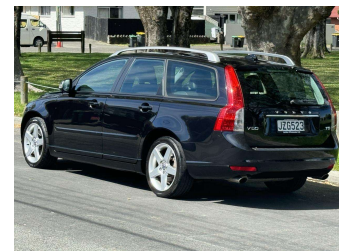

2010 Volvo V50 T5 2.5 Turbo Auto

Purchase Price **\$6,500**
Includes GST, Registration & Licensing

Finance may be available on this vehicle. Ask one of our friendly staff for more information.

Gain peace of mind with Mechanical Breakdown Insurance. **Ask us how.**

Top features
None Listed

Body Style
5 door, Station Wagon

Odometer
122,800 km

Engine
2520 cc, Internal Combustion

Fuel Type
Petrol

Transmission
Automatic

Wheels
-

VIN
YV1MW6759B2591957