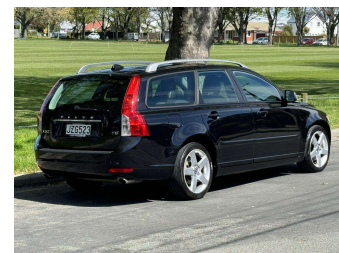

2010 Volvo V50 T5 2.5 Turbo Auto

Purchase Price **\$6,500**
Includes GST, Registration & Licensing

Finance may be available on this vehicle. Ask one of our friendly staff for more information.

Gain peace of mind with Mechanical Breakdown Insurance. **Ask us how.**

Top features
None Listed

Body Style
5 door, Station Wagon

Odometer
122,800 km

Engine
2520 cc, Internal Combustion

Fuel Type
Petrol

Transmission
Automatic

Wheels
-

VIN
YV1MW6759B2591957