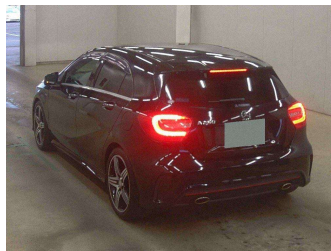

2014 Mercedes-Benz A250 AMG Sport LEATHER

Purchase Price **\$17,990**
Includes GST, Registration & Licensing

Finance may be available on this vehicle. Ask one of our friendly staff for more information.

Gain peace of mind with Mechanical Breakdown Insurance. **Ask us how.**

Top features

- » Cruise Control
- » paddle shift
- » Reversing Camera

Body Style	5 door, Hatchback	Reg No.	-
Odometer	70,400 km	Ext Colour	Cosmos Black Metallic
Engine	2000 cc	History	-
Fuel Type	Petrol	Seats	-
Transmission	AT	CO2 Emissions	-
Wheels	-	Energy Economy	-
VIN	WDD1760442J188391		
Interior	-		
Safety	-		
		Stock ID: 2501	