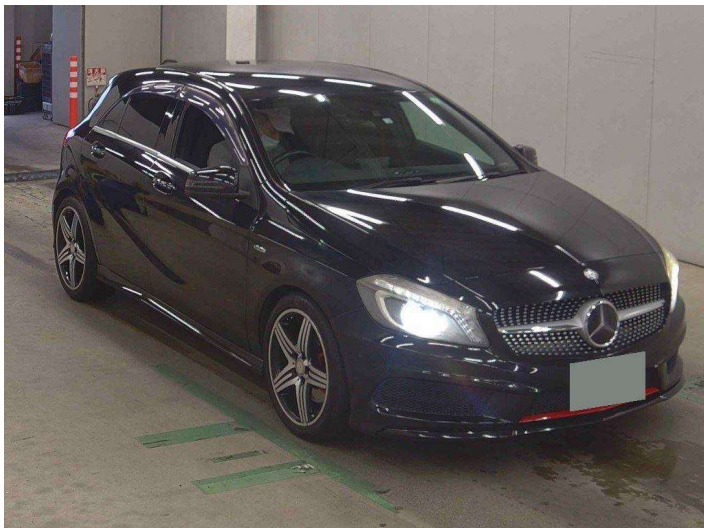

2014 Mercedes-Benz A250 AMG Sport LEATHER

Purchase Price **\$17,990**
Includes GST, Registration & Licensing

Finance may be available on this vehicle. Ask one of our friendly staff for more information.

Gain peace of mind with Mechanical Breakdown Insurance. **Ask us how.**

Top features

- » Cruise Control
- » paddle shift
- » Reversing Camera

Body Style	5 door, Hatchback	Reg No.	-
Odometer	70,400 km	Ext Colour	Cosmos Black Metallic
Engine	2000 cc	History	-
Fuel Type	Petrol	Seats	-
Transmission	AT	CO2 Emissions	-
Wheels	-	Energy Economy	-
VIN	WDD1760442J188391		
Interior	-		
Safety	-		
		Stock ID: 2501	