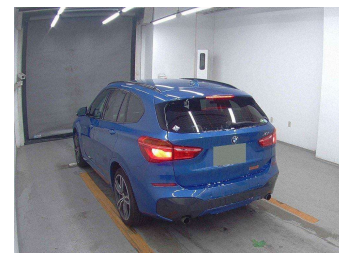

2016 BMW X1 X-Drive 20i M-Sport

Purchase Price
Includes GST, Registration & Licensing

\$24,990

Finance may be available on this vehicle. Ask one of our friendly staff for more information.

marac

Gain peace of mind with Mechanical Breakdown Insurance. **Ask us how.**

provident insurance

Top features

- » Heated Seats
- » smart key

Body Style
5 door, SUV / 4x4

Odometer
89,500 km

Engine
2000 cc

Fuel Type
Petrol

Transmission
Automatic