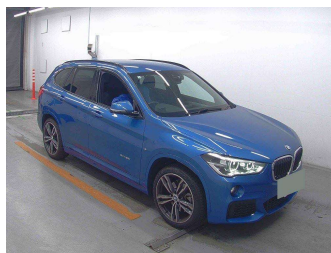

2016 BMW X1 X-Drive 20i M-Sport

Purchase Price
Includes GST, Registration & Licensing

\$24,990

Finance may be available on this vehicle. Ask one of our friendly staff for more information.

marac

Gain peace of mind with Mechanical Breakdown Insurance. **Ask us how.**

provident insurance

Top features

- » Heated Seats
- » smart key

Body Style
5 door, SUV / 4x4

Odometer
89,500 km

Engine
2000 cc

Fuel Type
Petrol

Transmission
Automatic

Wheels
-

VIN
WBAHS920X05G63805

Interior
-

Safety
-

Reg No.
-

Ext Colour
Estoril Blue

History
-

Seats
-