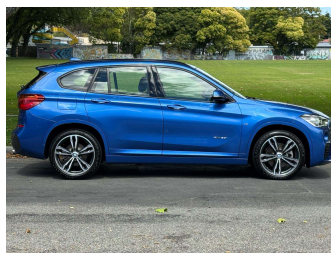

2016 BMW X1 X-Drive 20i M-Sport

Purchase Price **\$24,990**
Includes GST, Registration & Licensing

Finance may be available on this vehicle. Ask one of our friendly staff for more information.

Gain peace of mind with Mechanical Breakdown Insurance. **Ask us how.**

Top features

- » Heated Seats
- » smart key

Body Style
5 door, SUV / 4x4

Odometer
89,500 km

Engine
2000 cc

Fuel Type
Petrol

Transmission
Automatic

Wheels
-