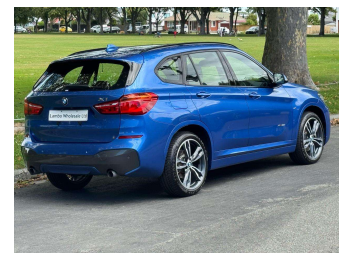

2016 BMW X1 X-Drive 20i M-Sport

Purchase Price **\$24,990**
Includes GST, Registration & Licensing

Finance may be available on this vehicle. Ask one of our friendly staff for more information.

Gain peace of mind with Mechanical Breakdown Insurance. **Ask us how.**

Top features

- » Heated Seats
- » smart key

Body Style
5 door, SUV / 4x4

Odometer
89,500 km

Engine
2000 cc

Fuel Type
Petrol

Transmission
Automatic

Wheels
-

VIN
WBAHS920X05G63805

Interior
-

Safety
-

Reg No.

-

Ext Colour
Estoril Blue

History

-