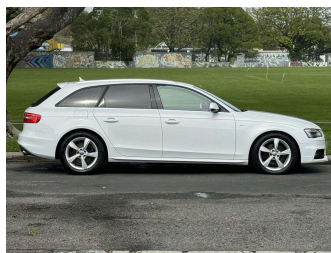

2016 Audi A4 Avant 2.0 TFSi S-Line

Purchase Price **\$17,990**
Includes GST, Registration & Licensing

Finance may be available on this vehicle. Ask one of our friendly staff for more information.

Gain peace of mind with Mechanical Breakdown Insurance. **Ask us how.**

Top features

- » Cruise Control
- » Heated Seats
- » paddle shift
- » Reversing Camera

Body Style
5 door, Station Wagon

Odometer
89,300 km

Engine
2000 cc

Fuel Type
Petrol

Transmission
AT

Wheels
-