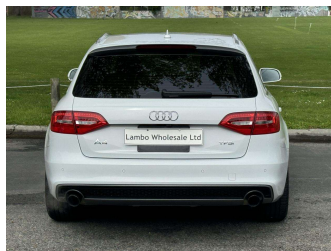

2016 Audi A4 Avant 2.0 TFSi S-Line

Purchase Price **\$17,990**
Includes GST, Registration & Licensing

Finance may be available on this vehicle. Ask one of our friendly staff for more information.

Gain peace of mind with Mechanical Breakdown Insurance. **Ask us how.**