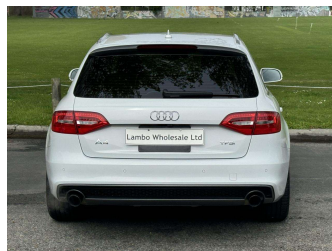

2016 Audi A4 Avant 2.0 TFSi S-Line

Purchase Price **\$17,990**
Includes GST, Registration & Licensing

Finance may be available on this vehicle. Ask one of our friendly staff for more information.

Gain peace of mind with Mechanical Breakdown Insurance. **Ask us how.**