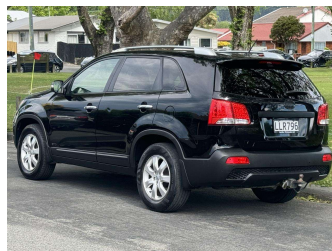

# 2012 Kia Sorento R EX 2.2 CRDi 4WD 7-SEATER

**Purchase Price** **\$6,990**  
Includes GST, Registration & Licensing

Finance may be available on this vehicle. Ask one of our friendly staff for more information.

Gain peace of mind with Mechanical Breakdown Insurance. **Ask us how.**

**Top features**

None Listed

Body Style  
**5 door, Station Wagon**

Odometer  
**275,000 km**

Engine  
**2199 cc, Internal Combustion**