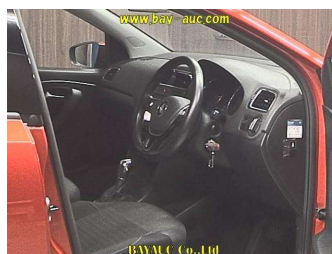

2016 Volkswagen Polo TSI Comfortline Premium

Purchase Price **$13,990**
Includes GST, Registration & Licensing

Finance may be available on this vehicle. Ask one of our friendly staff for more information.

Gain peace of mind with Mechanical Breakdown Insurance. **Ask us how.**

Top features

- » Cruise Control
- » paddle shift
- » Reversing Camera

Body Style
5 door, Hatchback

Odometer
22,200 km

Engine
1200 cc

Fuel Type
Petrol

Transmission
AT

Wheels
-

VIN
-

Interior
-

Safety
-

Reg No.
-

Ext Colour
Flash Red

History
-

Seats
-

CO2 Emissions
-

Energy Economy
-

Stock ID: 2495

Lambo
Wholesale Ltd

Lambo Wholesale | Phone 027 548 4245 | Email lambowholesale@xtra.co.nz
173 Ferry Road, Waltham, Christchurch 8011, New Zealand
www.lambowholesale.co.nz

4.84 | 813 reviews