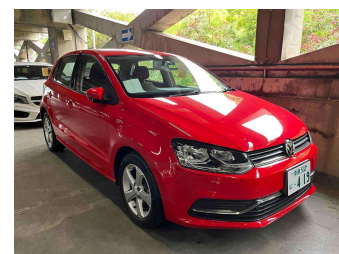

2016 Volkswagen Polo TSI Comfortline Premium

Purchase Price **\$13,990**
Includes GST, Registration & Licensing

Finance may be available on this vehicle. Ask one of our friendly staff for more information.

Gain peace of mind with Mechanical Breakdown Insurance. **Ask us how.**

Top features

- » Cruise Control
- » paddle shift
- » Reversing Camera

Body Style
5 door, Hatchback

Odometer
22,200 km

Engine
1200 cc

Fuel Type
Petrol