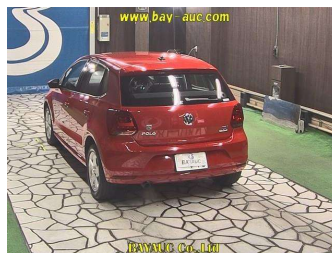

2016 Volkswagen Polo TSI Comfortline Premium

Purchase Price **\$13,990**
Includes GST, Registration & Licensing

Finance may be available on this vehicle. Ask one of our friendly staff for more information.

Gain peace of mind with Mechanical Breakdown Insurance. **Ask us how.**

Top features

- » Cruise Control
- » paddle shift
- » Reversing Camera

Body Style
5 door, Hatchback

Odometer
22,200 km

Engine
1200 cc

Fuel Type
Petrol