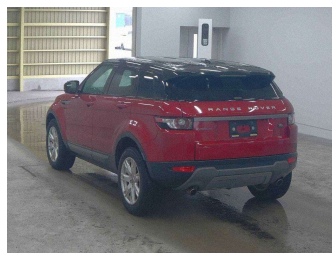

# 2013 Land Rover Range Rover Evoque Pure

**Purchase Price** **\$22,990**  
Includes GST, Registration & Licensing

Finance may be available on this vehicle. Ask one of our friendly staff for more information.

Gain peace of mind with Mechanical Breakdown Insurance. **Ask us how.**

**Top features**

- » Reversing Camera
- » smart key

Body Style  
**5 door, SUV / 4x4**

Odometer  
**85,400 km**

Engine  
**2000 cc**

Fuel Type  
**Petrol**