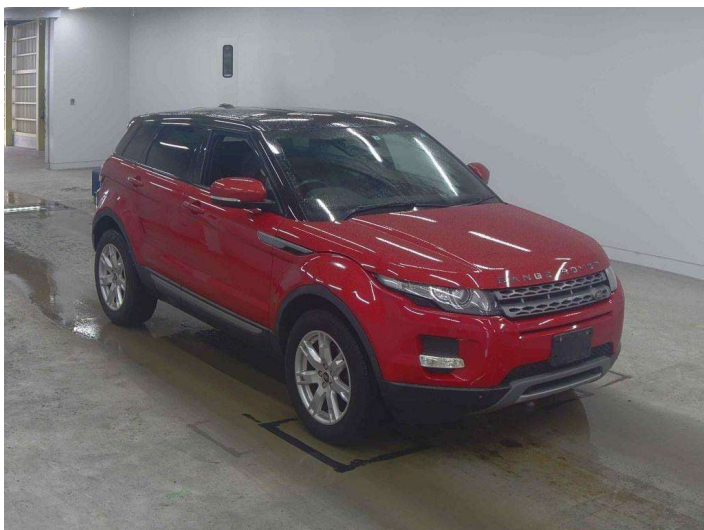

# 2013 Land Rover Range Rover Evoque Pure

**Purchase Price** **\$22,990**  
Includes GST, Registration & Licensing

Finance may be available on this vehicle. Ask one of our friendly staff for more information.

Gain peace of mind with Mechanical Breakdown Insurance. **Ask us how.**

**Top features**

- » Reversing Camera
- » smart key

Body Style  
**5 door, SUV / 4x4**

Odometer  
**85,400 km**

Engine  
**2000 cc**

Fuel Type  
**Petrol**